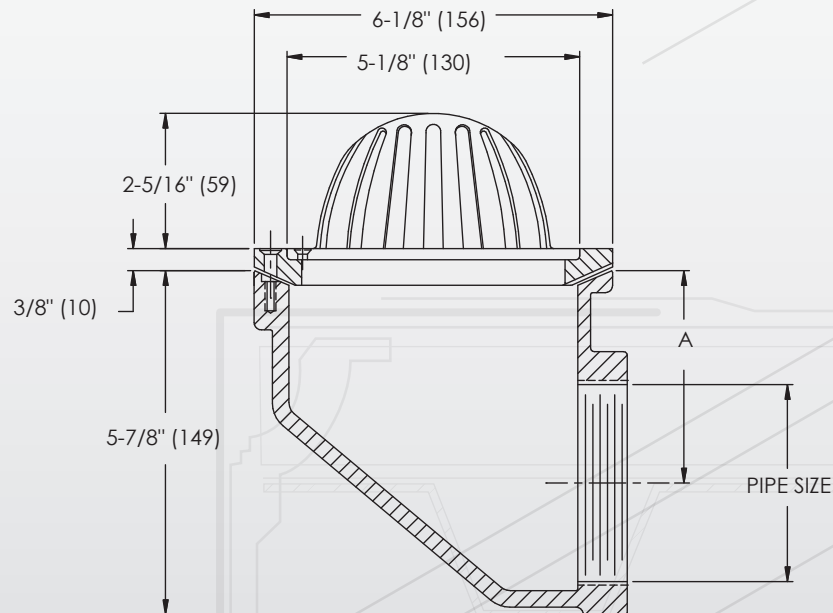

RD-230

CAST IRON SIDE OUTLET ROOF DRAIN

RD-230 epoxy coated cast iron side outlet balcony drain with flashing clamp, cast nickel bronze dome strainer, and IPS threaded outlet.

FEATURES

- Flashing clamp for secure installation
- IPS threaded outlet
- Cast nickel bronze dome strainer resists wear and discoloration
- Available in 2", 3" and 4"

OPTIONS

- Vandal proof strainer
- Flat grate
- Stainless steel screened strainer
- Galvanized body & flashing clamp

Pipe Size	A
2"	4-5/16"
3"	3-5/8"
4"	3-1/8"

Free Area
Sq. In.
12