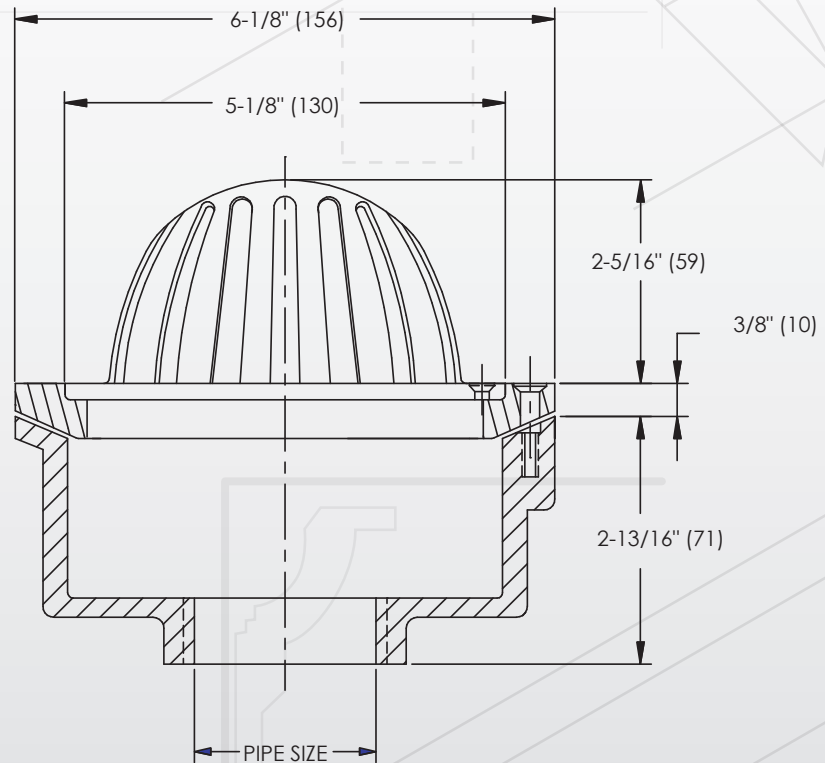

RD-240

BOTTOM OUTLET BALCONY CAST IRON ROOF DRAIN

RD-240 epoxy coated cast iron bottom outlet balcony drain with flashing clamp, cast nickel bronze dome strainer, and IPS threaded outlet.

FEATURES

- Cast nickel bronze dome strainer resists wear and discoloration
- Flashing clamp for secure installation
- IPS threaded outlet
- Engineered with cast iron for long life and durability

OPTIONS

- Vandal proof strainer
- Flat grate
- Stainless steel screened strainer
- Galvanized body & flashing clamp

Free Area Sq. In.
12