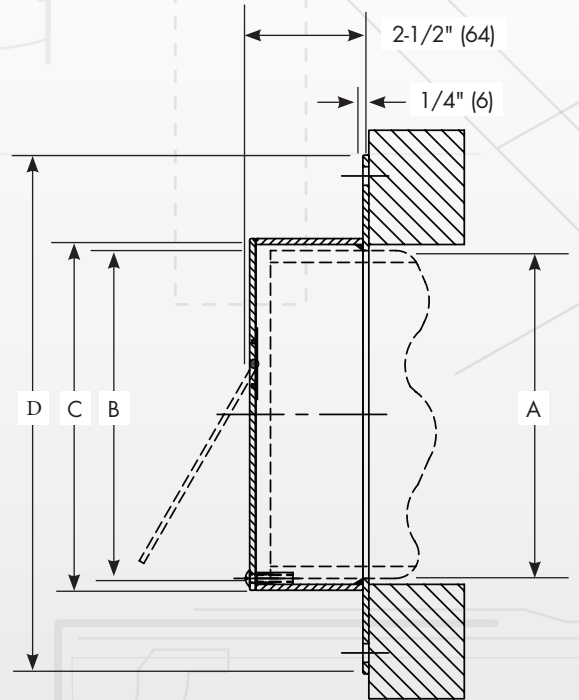

RD-950

COVER FOR DOWNSPOUT NOZZLE

RD-950 round fabricated Type 304 stainless steel downspout cover with securing flange, and secured perforated hinged strainer.

OPTIONS

- Vandal Proof

3/8 Flathead
Securing Screws
(4 Req'd) By Others.

Pipe Size	B	C	D	Free Area Sq. In.
3" (76)	3-1/2" (8)	4-1/4" (10)	7-3/4" (19)	1 (6)
4" (102)	4-1/2" (11)	5-1/4" (13)	8-3/4" (22)	2 (13)
6" (152)	6-5/8" (16)	7-3/8" (18)	10-7/8" (2)	3 (39)
8" (203)	8-5/8" (21)	9-3/8" (23)	12-7/8" (3)	10 (65)
10" (254)	10-3/4" (2)	11-1/2" (2)	15 (381)	18 (116)
12" (305)	12-3/4" (3)	13-1/2" (3)	17" (432)	26 (168)