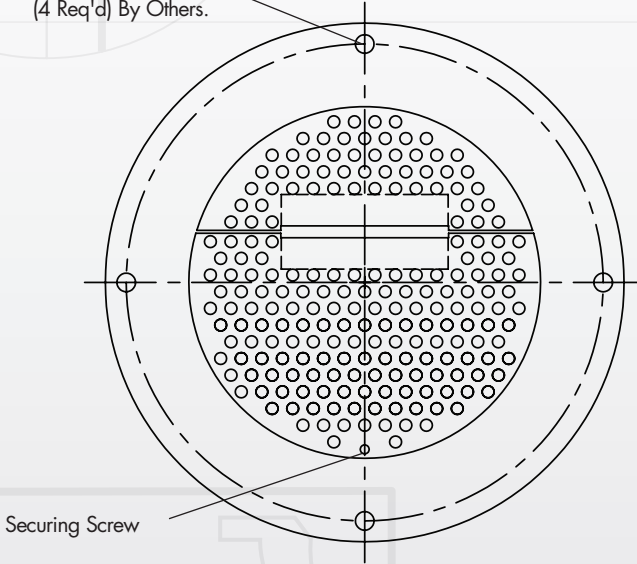

RD-950

COVER FOR DOWNSPOUT NOZZLE

RD-950 round fabricated Type 304 stainless steel downspout cover with securing flange, and secured perforated hinged strainer.

OPTIONS

- Vandal Proof

3/8 Flathead
Securing Screws
(4 Req'd) By Others.

Pipe Size	B	C	D	Free Area Sq. In.
3" (76)	3-1/2" (8)	4-1/4" (10)	7-3/4" (19)	1 (6)
4" (102)	4-1/2" (11)	5-1/4" (13)	8-3/4" (22)	2 (13)
6" (152)	6-5/8" (16)	7-3/8" (18)	10-7/8" (2)	3 (39)
8" (203)	8-5/8" (21)	9-3/8" (23)	12-7/8" (3)	10 (65)
10" (254)	10-3/4" (2)	11-1/2" (2)	15 (381)	18 (116)
12" (305)	12-3/4" (3)	13-1/2" (3)	17" (432)	26 (168)