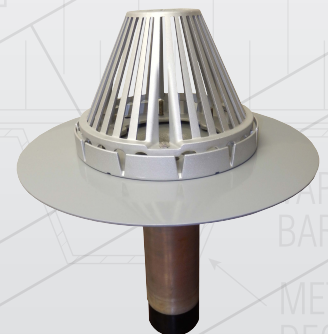

SPECIAL DRAINS

HAVE THAT ODD DRAIN THAT NO ONE ELSE CAN MAKE... **GIVE MARATHON A CALL**

PVC/TPO COATINGS

Our Aluminum and Copper Flange have the option to be PVC or TPO Coated for direct hot air welding of PVC and TPO roofing membranes