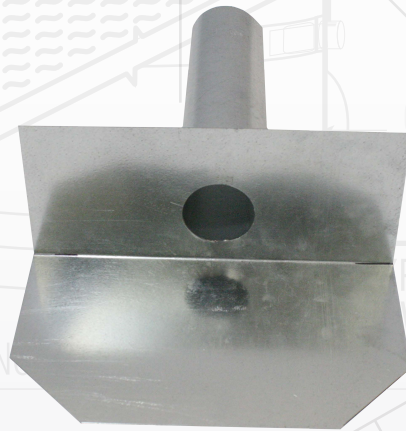

SPECIAL DRAINS

HAVE THAT ODD DRAIN THAT NO ONE ELSE CAN MAKE... **GIVE MARATHON A CALL**

PVC/TPO COATINGS

Our Aluminum and Copper Flange have the option to be PVC or TPO Coated for direct hot air welding of PVC and TPO roofing membranes