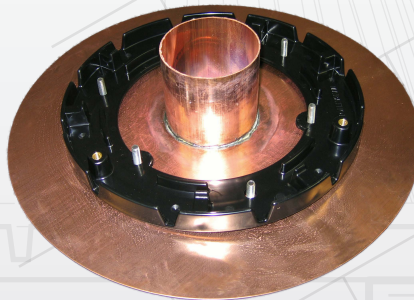

SPECIAL DRAINS

HAVE THAT ODD DRAIN THAT NO ONE ELSE CAN MAKE... **GIVE MARATHON A CALL**

PVC/TPO COATINGS

Our Aluminum and Copper Flange have the option to be PVC or TPO Coated for direct hot air welding of PVC and TPO roofing membranes